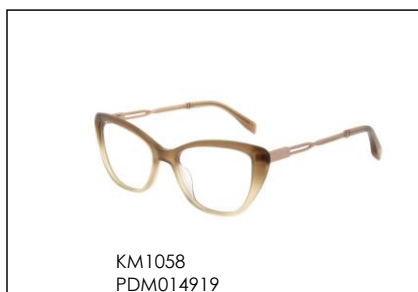

COLLECTION OVERVIEW

LUXE
£39.95
€46
$44.95

COMBI

ACETATE

METAL